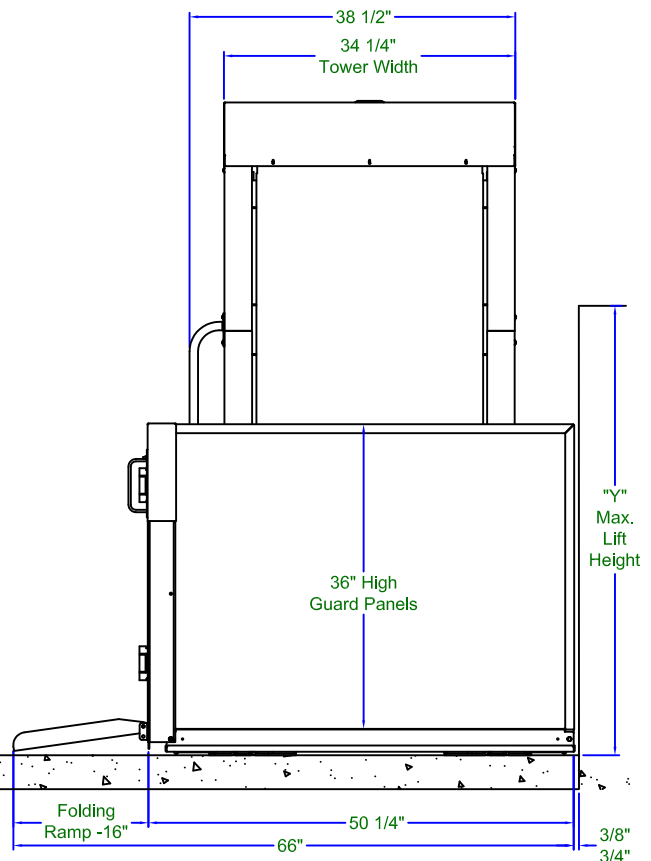

AmeriGlide Hercules II VPL Typical Drawing

Left Hand Shown; Right Hand is Opposite
Right Hand Platform Gate Shown

Model	"X"	"Y"
AG400	77"	53"
AG600	101"	77"
AG800	125"	101"
AG1000	149"	125"
AG1200	173"	149"

Plan View

Front View

Side View