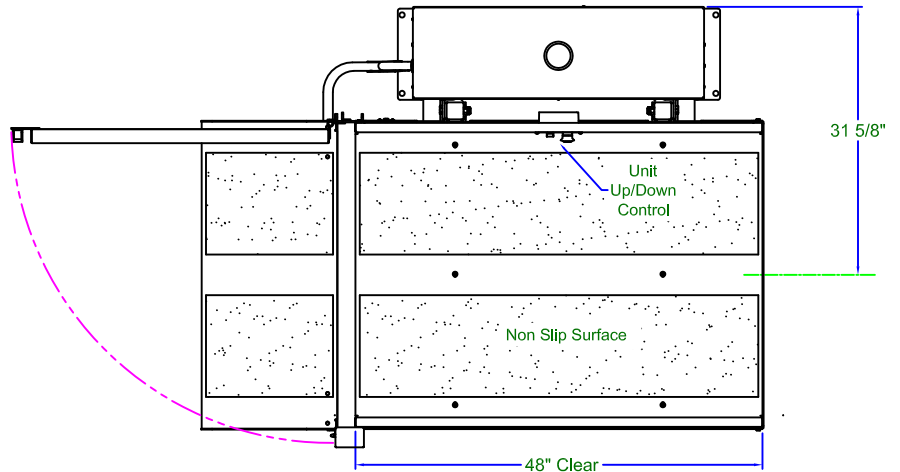

AmeriGlide Hercules II VPL Typical Drawing

Left Hand Shown; Right Hand is Opposite
Right Hand Platform Gate Shown

Model	"X"	"Y"
AG400	77"	53"
AG600	101"	77"
AG800	125"	101"
AG1000	149"	125"
AG1200	173"	149"

Plan View

Front View

Side View