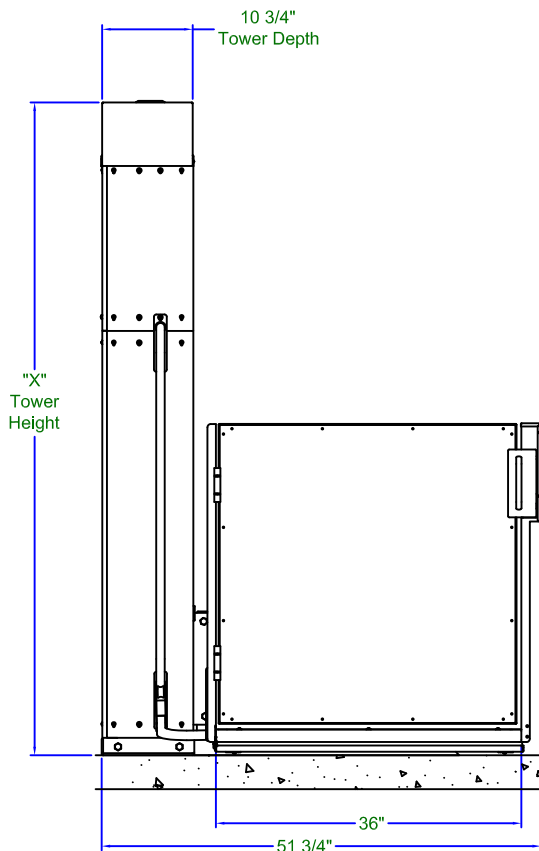

AmeriGlide Hercules II VPL Typical Drawing

Left Hand Shown; Right Hand is Opposite
Right Hand Platform Gate Shown

Model	"X"	"Y"
AG400	77"	53"
AG600	101"	77"
AG800	125"	101"
AG1000	149"	125"
AG1200	173"	149"

Plan View

Front View

Side View